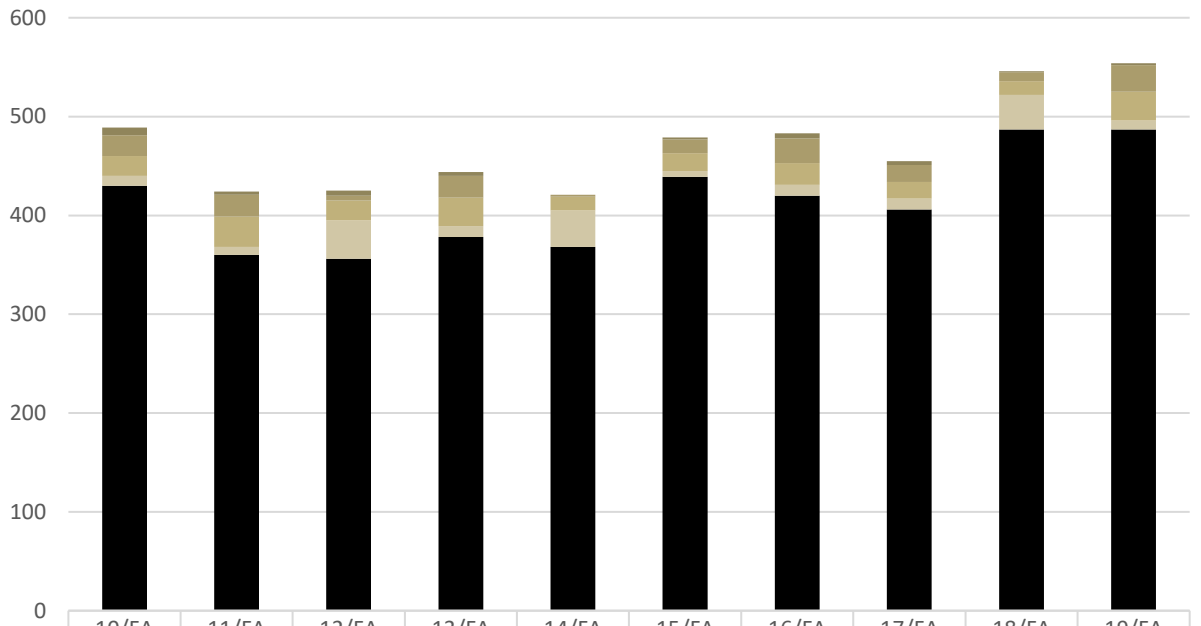

**Nebraska Wesleyan University New Student Enrollment Counts 10/FA to 19/FA**

Traditional Undergraduate New Student Enrollment Counts, 10/FA to 19/FA

	10/FA	11/FA	12/FA	13/FA	14/FA	15/FA	16/FA	17/FA	18/FA	19/FA
■ Transfer Seniors	8	3	5	4	0	2	5	4	1	2
■ Transfer Juniors	21	22	5	22	2	14	25	17	9	27
■ Transfer Sophomores	20	31	20	29	14	18	22	17	14	29
■ Transfer Freshmen	10	8	39	11	37	6	11	11	35	9
■ First-Time Freshmen	430	360	356	378	368	439	420	406	487	487