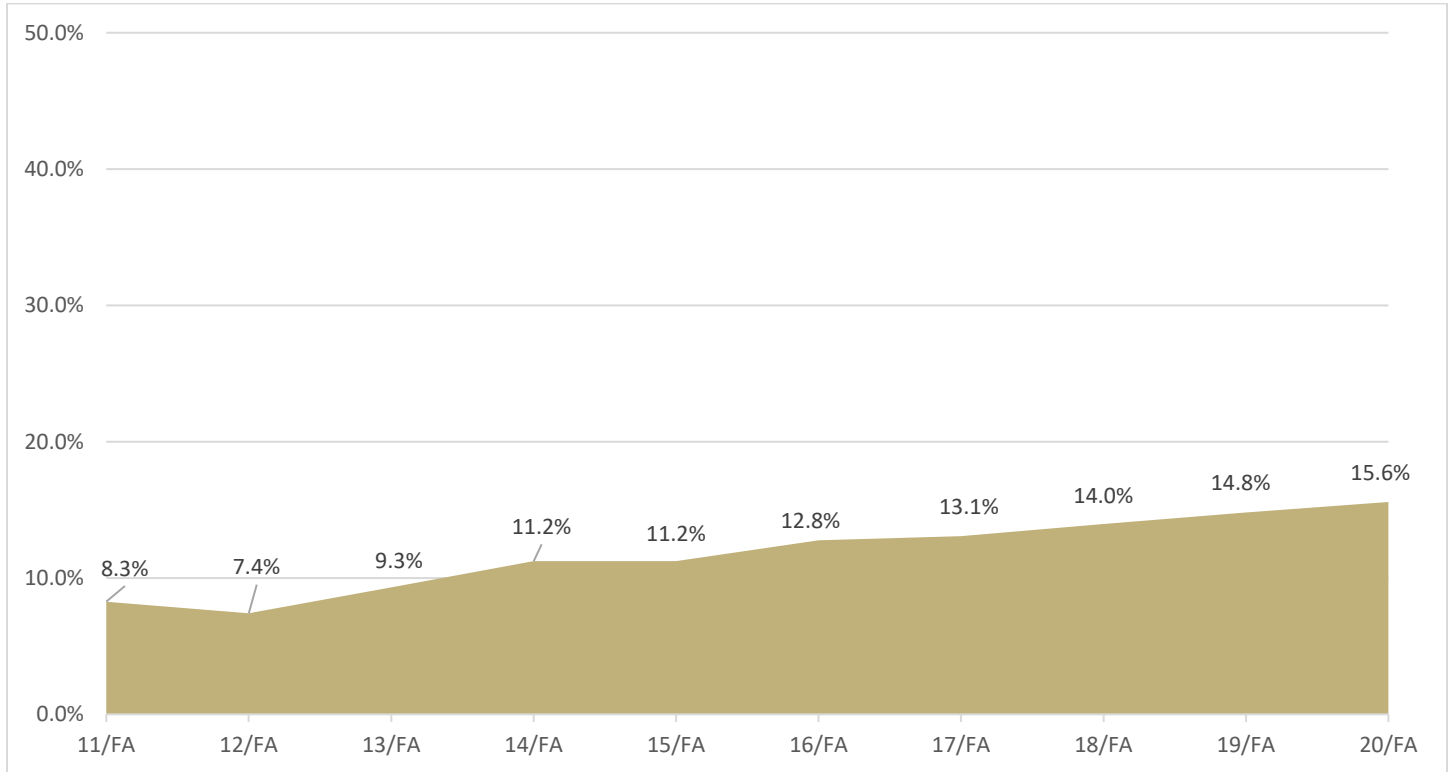

Nebraska Wesleyan University Minority Enrollment 11/FA to 20/FA

Traditional Undergraduate Percent Minority, 11/FA to 20/FA

Traditional Undergraduate Minority Breakout, 11/FA to 20/FA