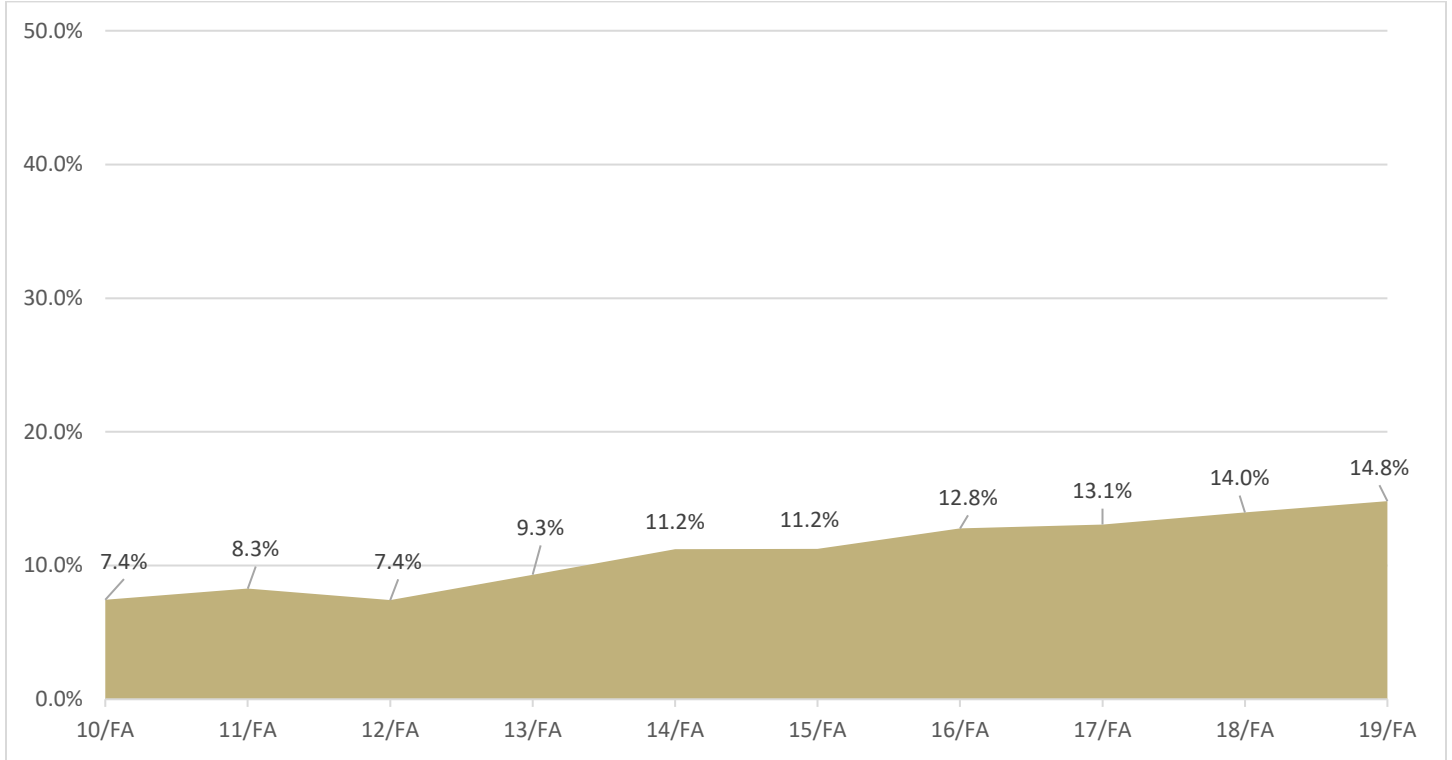

## Nebraska Wesleyan University Minority Enrollment 10/FA to 19/FA

Traditional Undergraduate Percent Minority, 10/FA to 19/FA

Traditional Undergraduate Minority Breakout, 10/FA to 19/FA