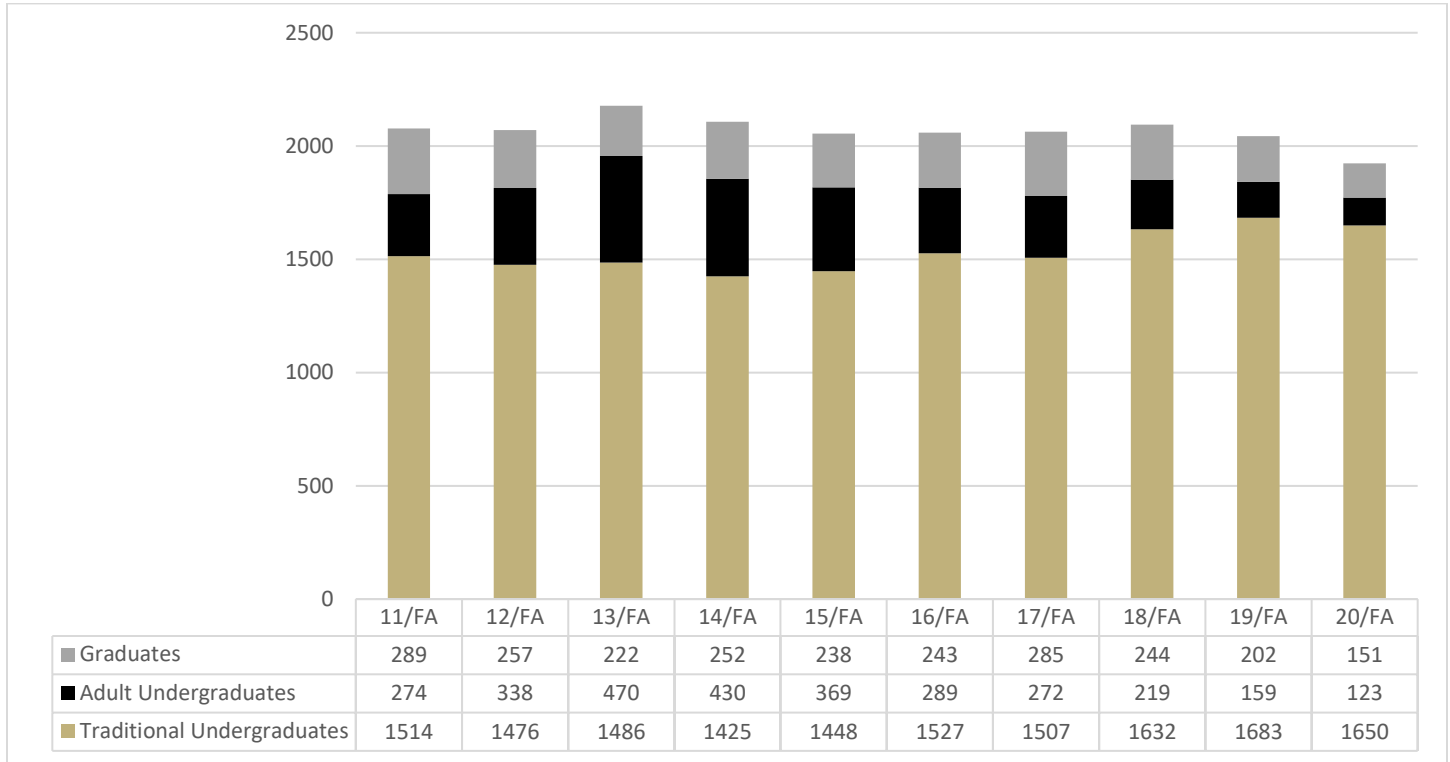

## Nebraska Wesleyan University Headcounts 11/FA to 20/FA

Headcount by Student Type, 11/FA to 20/FA

Traditional Undergraduate Headcount by Level, 11/FA to 20/FA

### Adult Undergraduate Headcount by Location, 11/FA to 20/FA

### Graduate Headcount by Location, 11/FA to 20/FA