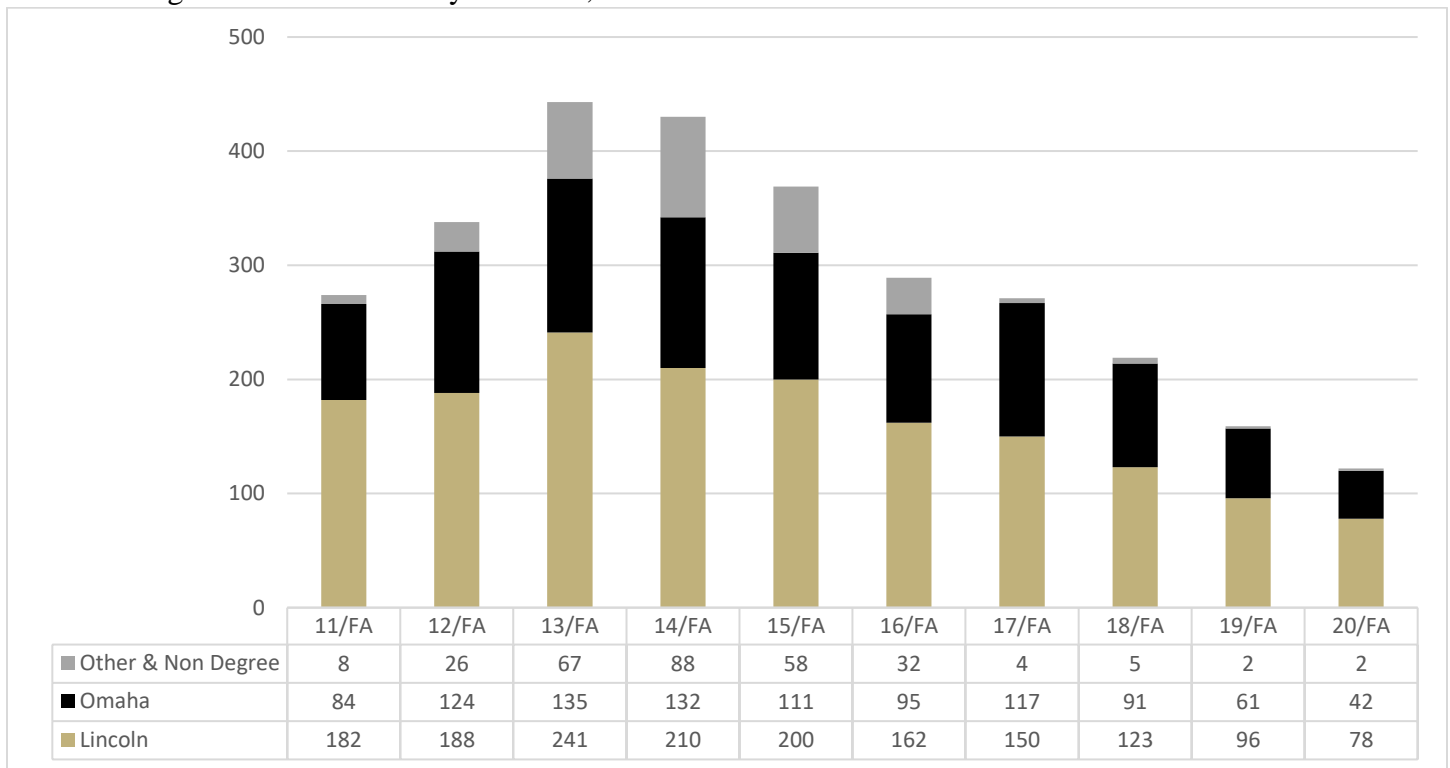

## Nebraska Wesleyan University Headcounts 11/FA to 20/FA

Headcount by Student Type, 11/FA to 20/FA

Traditional Undergraduate Headcount by Level, 11/FA to 20/FA

### Adult Undergraduate Headcount by Location, 11/FA to 20/FA

### Graduate Headcount by Location, 11/FA to 20/FA