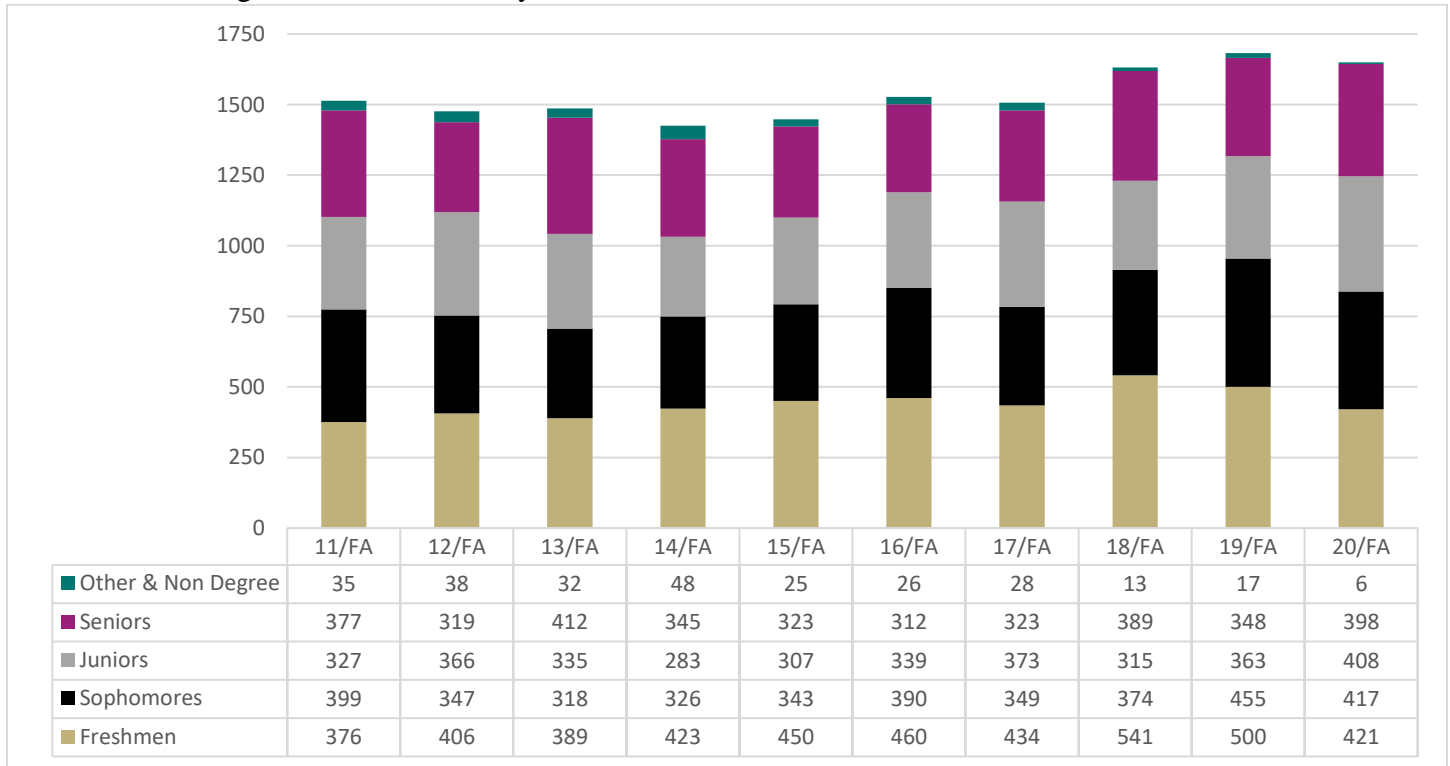

## Nebraska Wesleyan University Headcounts 11/FA to 20/FA

Headcount by Student Type, 11/FA to 20/FA

Traditional Undergraduate Headcount by Level, 11/FA to 20/FA

### Adult Undergraduate Headcount by Location, 11/FA to 20/FA

### Graduate Headcount by Location, 11/FA to 20/FA