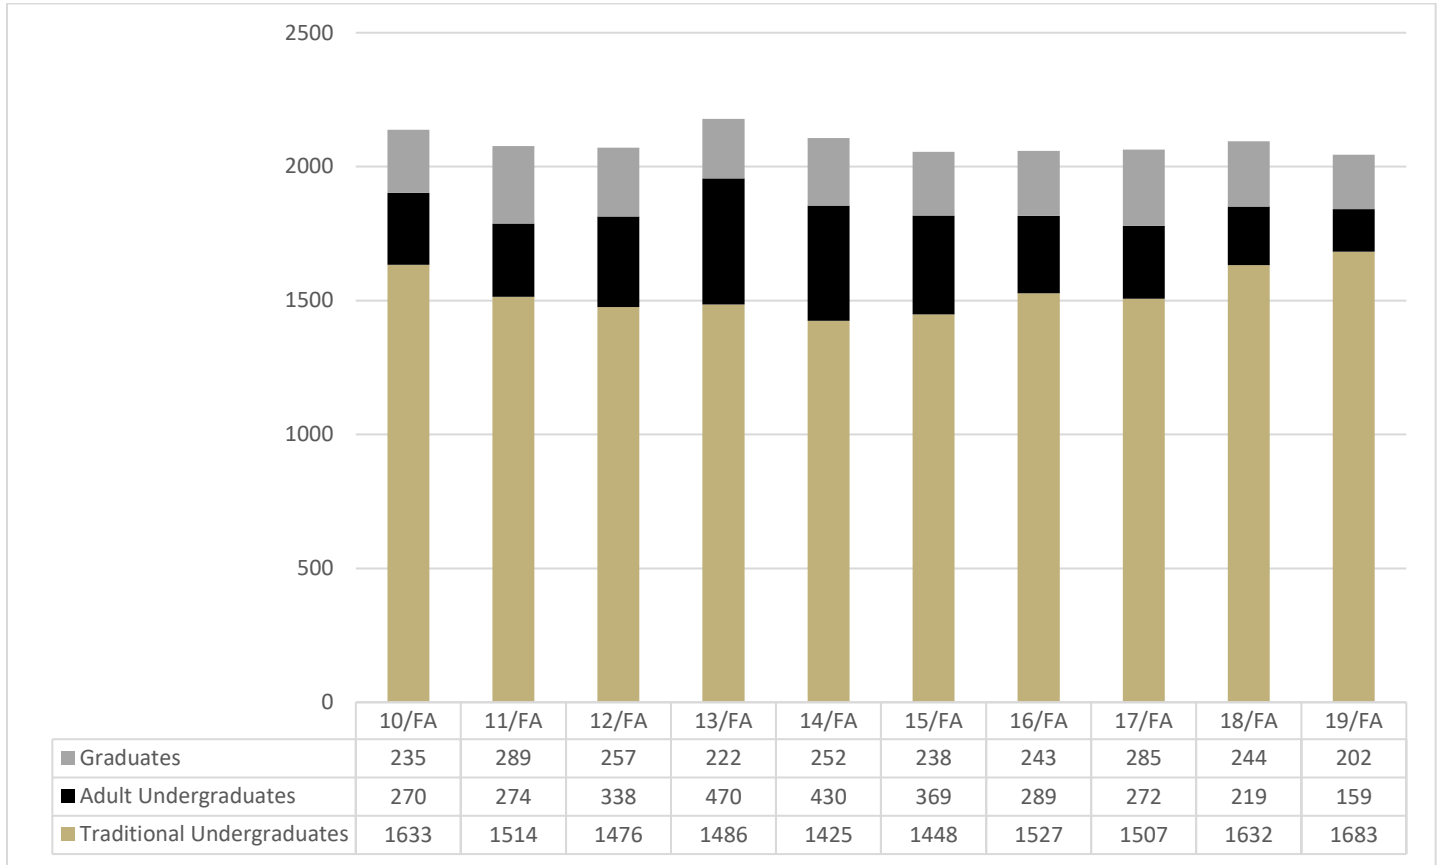

Nebraska Wesleyan University Headcounts 10/FA to 19/FA

Headcount by Student Type, 10/FA to 19/FA

Traditional Undergraduate Headcount by Level, 10/FA to 19/FA

Adult Undergraduate Headcount by Location, 10/FA to 19/FA

Graduate Headcount by Location, 10/FA to 19/FA