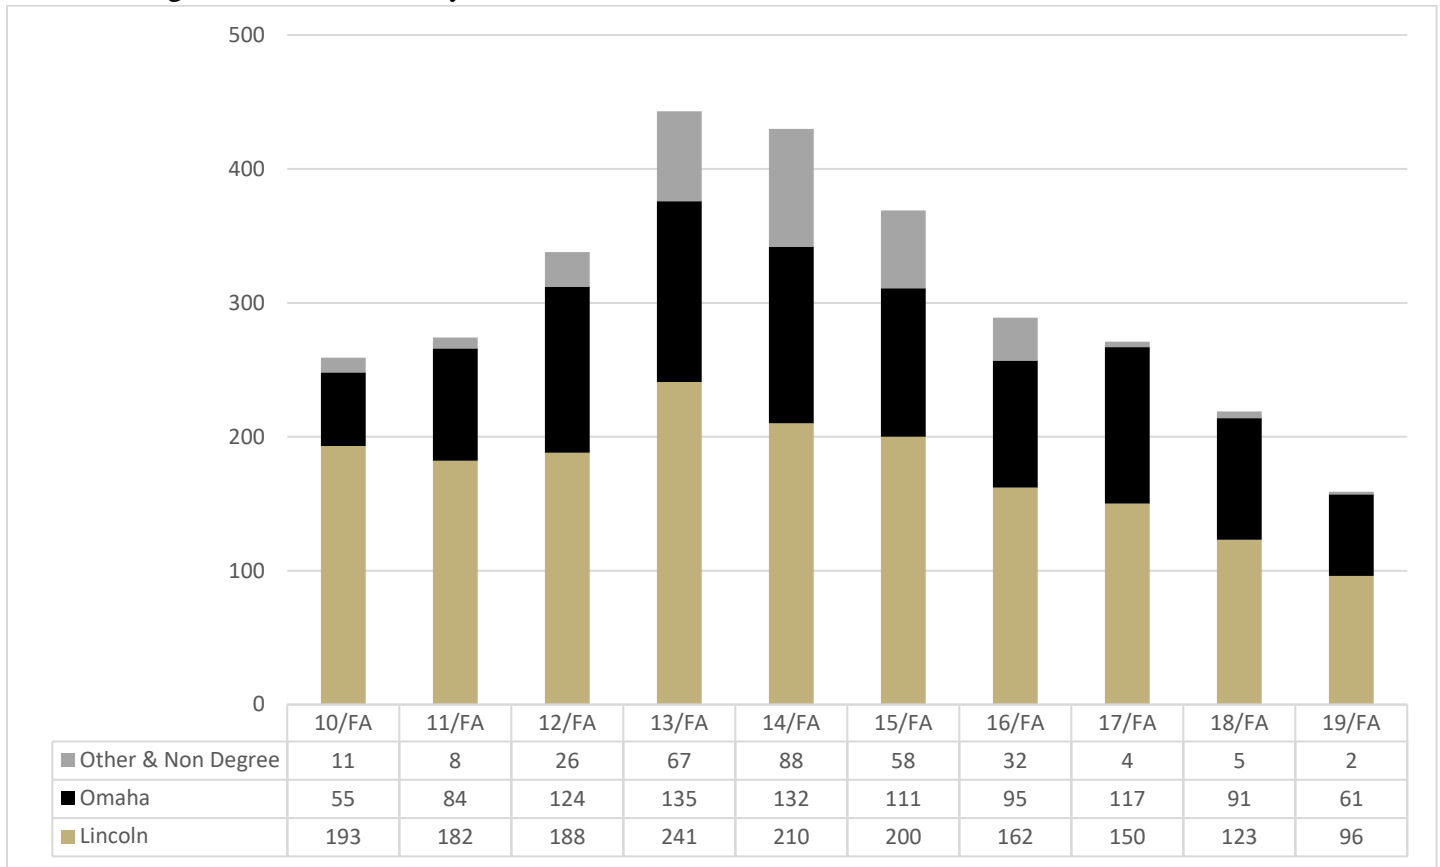

Nebraska Wesleyan University Headcounts 10/FA to 19/FA

Headcount by Student Type, 10/FA to 19/FA

Traditional Undergraduate Headcount by Level, 10/FA to 19/FA

Adult Undergraduate Headcount by Location, 10/FA to 19/FA

Graduate Headcount by Location, 10/FA to 19/FA