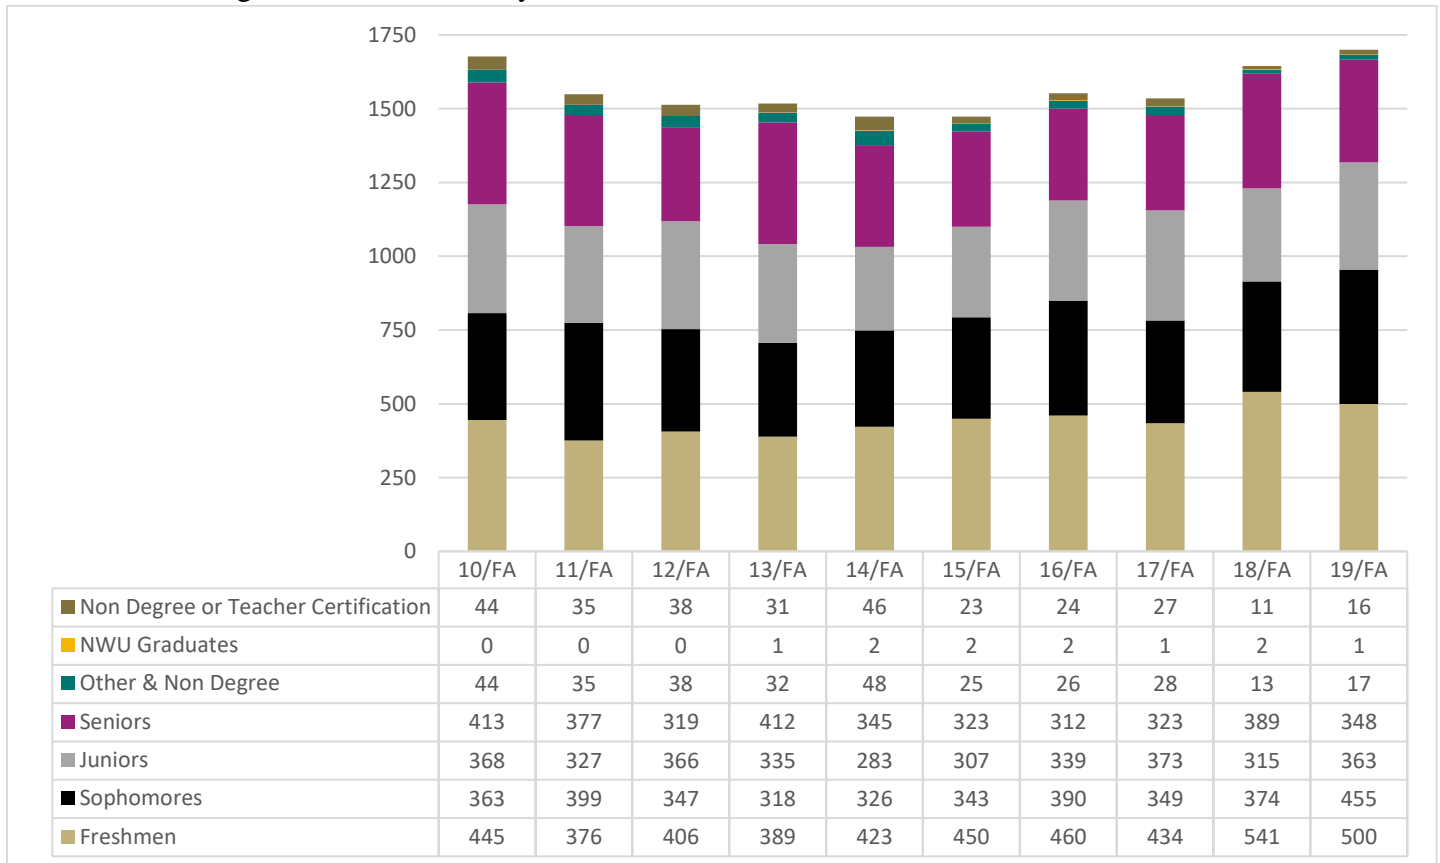

Nebraska Wesleyan University Headcounts 10/FA to 19/FA

Headcount by Student Type, 10/FA to 19/FA

Traditional Undergraduate Headcount by Level, 10/FA to 19/FA

Adult Undergraduate Headcount by Location, 10/FA to 19/FA

Graduate Headcount by Location, 10/FA to 19/FA