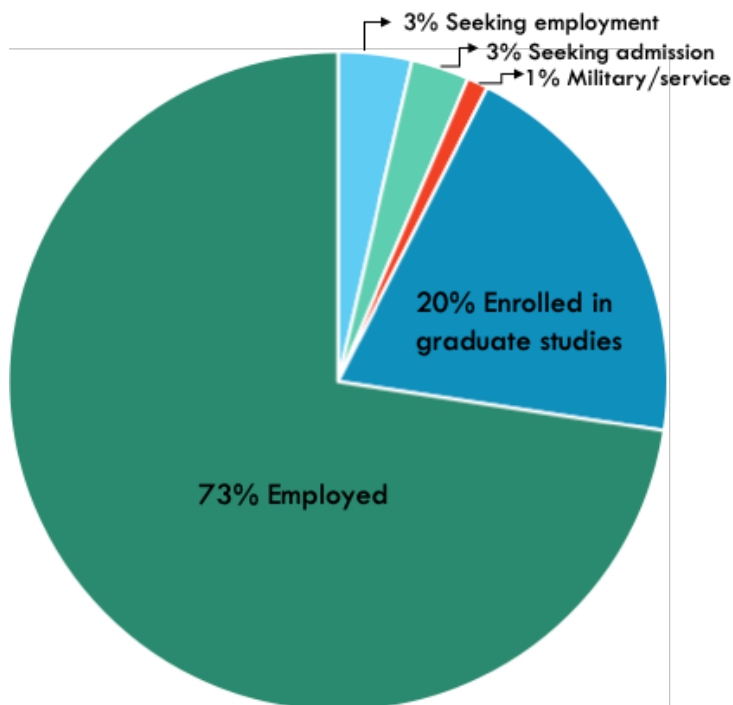

Graduates of Nebraska Wesleyan University who completed a bachelors degree in the 2018-19 academic year were surveyed six months (May grads) to one year (December grads) after graduation to ascertain their post-graduation destination. Out of 455 graduates, 87% responded.

93%

of graduates reported that they were employed or enrolled in graduate or professional studies.

Employed graduates report:

90% employed full-time

85% earn salary of \$30,000+ (n=95)

85% are working in Nebraska